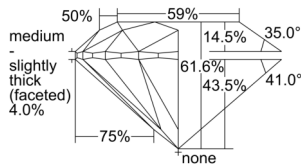

GIA®

FACSIMILE

GIA REPORT 7501493936

Verify this report at GIA.edu

GIA NATURAL DIAMOND DOSSIER®

September 25, 2024
GIA Report Number 7501493936
Shape and Cutting Style ..... Round Brilliant
Measurements ..... 4.29 - 4.32 x 2.65 mm

GRADING RESULTS

Carat Weight ..... 0.30 carat
Color Grade ..... F
Clarity Grade VS2
Cut Grade ..... Excellent

ADDITIONAL GRADING INFORMATION

Polish ..... Excellent
Symmetry ..... Excellent
Fluorescence ..... None
Clarity Characteristics ..... Cloud, Feather
Inscription(s): GIA 7501493936

PROPORTIONS

Profile to actual proportions

GRADING SCALES

GIA COLOR SCALE	GIA CLARITY SCALE	GIA CUT SCALE	
D	FLAWLESS	EXCELLENT	
E	INTERNALLY FLAWLESS		
F		VVS₁	VERY GOOD
G	VVS₂		
H	VS₁	GOOD	
I	VS₂		
J	SI₁	FAIR	
K	SI₂		
L	I₁	POOR	
M	I₂		
N	I₃		
O			
P			
Q			
R			
S			
T			
U			
V			
W			
X			
Y			
Z