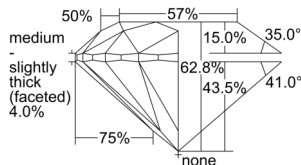

GIA®

FACSIMILE

GIA REPORT 7501493944

Verify this report at GIA.edu

GIA NATURAL DIAMOND DOSSIER®

September 25, 2024
GIA Report Number 7501493944
Shape and Cutting Style ..... Round Brilliant
Measurements ..... 4.23 - 4.27 x 2.67 mm

GRADING RESULTS

Carat Weight ..... 0.30 carat
Color Grade ..... E
Clarity Grade S11
Cut Grade ..... Excellent

ADDITIONAL GRADING INFORMATION

Polish ..... Excellent
Symmetry ..... Very Good
Fluorescence ..... None
Clarity Characteristics ..... Crystal, Feather
Inscription(s): GIA 7501493944

PROPORTIONS

Profile to actual proportions

GRADING SCALES

GIA COLOR SCALE	GIA CLARITY SCALE	GIA CUT SCALE	
D	FLAWLESS	EXCELLENT	
E	INTERNALLY FLAWLESS		
F		VVS₁	VERY GOOD
G	VVS₂		
H	VS₁	GOOD	
I	VS₂		
J	S1₁	FAIR	
K	S1₂		
L	I₁	POOR	
M	I₂		
N	I₃		
O			
P			
Q			
R			
S			
T			
U			
V			
W			
X			
Y			
Z