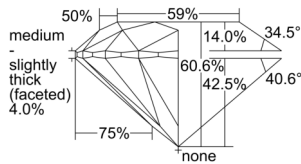

GIA®

FACSIMILE

GIA REPORT 7501494051

Verify this report at GIA.edu

GIA NATURAL DIAMOND DOSSIER®

September 25, 2024
GIA Report Number 7501494051
Shape and Cutting Style ..... Round Brilliant
Measurements ..... 4.73 - 4.76 x 2.88 mm

GRADING RESULTS

Carat Weight ..... 0.40 carat
Color Grade ..... F
Clarity Grade VS1
Cut Grade ..... Excellent

ADDITIONAL GRADING INFORMATION

Polish ..... Excellent
Symmetry ..... Excellent
Fluorescence ..... None
Clarity Characteristics ..... Feather, Cloud
Inscription(s): GIA 7501494051

PROPORTIONS

Profile to actual proportions

GRADING SCALES

GIA COLOR SCALE	GIA CLARITY SCALE	GIA CUT SCALE	
D	FLAWLESS	EXCELLENT	
E	INTERNALLY FLAWLESS		
F		VVS₁	VERY GOOD
G	VVS₂		
H	VS₁	GOOD	
I	VS₂		
J	SI₁	FAIR	
K	SI₂		
L	I₁	POOR	
M	I₂		
N	I₃		
O			
P			
Q			
R			
S			
T			
U			
V			
W			
X			
Y			
Z