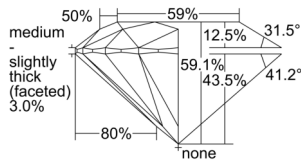

GIA®

FACSIMILE

GIA REPORT 7501499263

Verify this report at GIA.edu

GIA NATURAL DIAMOND DOSSIER®

September 26, 2024
GIA Report Number 7501499263
Shape and Cutting Style ..... Round Brilliant
Measurements ..... 5.29 - 5.30 x 3.13 mm

GRADING RESULTS

Carat Weight ..... 0.53 carat
Color Grade ..... G
Clarity Grade VVS2
Cut Grade ..... Excellent

ADDITIONAL GRADING INFORMATION

Polish ..... Excellent
Symmetry ..... Excellent
Fluorescence ..... Faint
Clarity Characteristics..... Needle, Pinpoint, Indented Natural
Inspection(s): GIA 7501499263

PROPORTIONS

Profile to actual proportions

GRADING SCALES

GIA COLOR SCALE	GIA CLARITY SCALE	GIA CUT SCALE	
D	FLAWLESS	EXCELLENT	
E	INTERNALLY FLAWLESS		
F		VVS₁	VERY GOOD
G	VVS₂		
H	VS₁	GOOD	
I	VS₂		
J	SI₁	FAIR	
K	SI₂		
L	I₁	POOR	
M			
N			
O	I₂		
P			
Q			
R	I₃		
S			
T			
U			
V			
W			
X			
Y			
Z