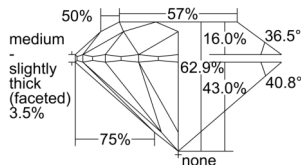

GIA®

FACSIMILE

GIA REPORT 7501510634

Verify this report at GIA.edu

GIA NATURAL DIAMOND DOSSIER®

September 27, 2024
GIA Report Number 7501510634
Shape and Cutting Style ..... Round Brilliant
Measurements ..... 5.63 - 5.66 x 3.55 mm

GRADING RESULTS

Carat Weight ..... 0.70 carat
Color Grade ..... J
Clarity Grade VVS2
Cut Grade ..... Excellent

ADDITIONAL GRADING INFORMATION

Polish ..... Excellent
Symmetry ..... Excellent
Fluorescence ..... Strong Blue
Clarity Characteristics..... Needle, Pinpoint, Indented Natural
Inscription(s): GIA 7501510634

PROPORTIONS

Profile to actual proportions

GRADING SCALES

GIA COLOR SCALE	GIA CLARITY SCALE	GIA CUT SCALE
COLOURLESS	FLAWLESS	EXCELLENT
D	INTERNALLY FLAWLESS	
E	VVS₁	VERY GOOD
F		
G	VVS₂	
H	VS₁	GOOD
I		
J	VS₂	
K	SI₁	FAIR
L		
M	SI₂	
N	I₁	POOR
O		
P	I₂	
Q	I₃	
R		
S		
T		
U		
V		
W		
X		
Y		
Z