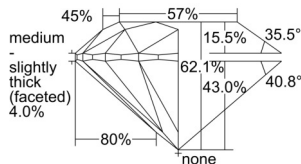

GIA®

FACSIMILE

GIA REPORT 7501515385

Verify this report at GIA.edu

GIA NATURAL DIAMOND DOSSIER®

September 27, 2024
GIA Report Number 7501515385
Shape and Cutting Style ..... Round Brilliant
Measurements ..... 4.27 - 4.29 x 2.66 mm

GRADING RESULTS

Carat Weight ..... 0.30 carat
Color Grade ..... F
Clarity Grade S11
Cut Grade ..... Excellent

ADDITIONAL GRADING INFORMATION

Polish ..... Very Good
Symmetry ..... Excellent
Fluorescence ..... None
Clarity Characteristics ..... Cloud, Feather
Inscription(s): GIA 7501515385

PROPORTIONS

Profile to actual proportions

GRADING SCALES

GIA COLOR SCALE	GIA CLARITY SCALE	GIA CUT SCALE	
D	FLAWLESS	EXCELLENT	
E	INTERNALLY FLAWLESS		
F		VVS₁	VERY GOOD
G	VVS₂		
H	VS₁	GOOD	
I	VS₂		
J	S1₁	FAIR	
K	S1₂		
L	I₁	POOR	
M	I₂		
N	I₃		
O			
P			
Q			
R			
S			
T			
U			
V			
W			
X			
Y			
Z