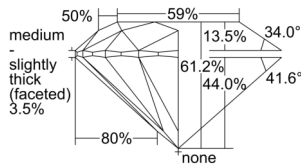

GIA®

FACSIMILE

GIA NATURAL DIAMOND DOSSIER®

October 01, 2024
GIA Report Number 7501532574
Shape and Cutting Style ..... Round Brilliant
Measurements ..... 3.66 - 3.69 x 2.25 mm

GRADING RESULTS

Carat Weight ..... 0.18 carat
Color Grade I
Clarity Grade VS1
Cut Grade ..... Excellent

ADDITIONAL GRADING INFORMATION

Polish ..... Excellent
Symmetry ..... Excellent
Fluorescence ..... Faint
Clarity Characteristics ..... Crystal
Inscription(s): GIA 7501532574

GIA REPORT 7501532574

Verify this report at GIA.edu

PROPORTIONS

Profile to actual proportions

GRADING SCALES

GIA COLOR SCALE	GIA CLARITY SCALE	GIA CUT SCALE	
D	FLAWLESS	EXCELLENT	
E	INTERNALLY FLAWLESS		
F		VVS₁	VERY GOOD
G	VVS₂		
H	VS₁	GOOD	
I	VS₂		
J	SI₁	FAIR	
K	SI₂		
L	I₁	POOR	
M			
N			
O	I₂		
P			
Q			
R	I₃		
S			
T			
U			
V			
W			
X			
Y			
Z