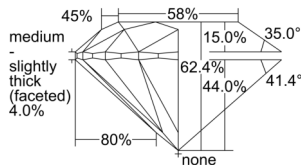

GIA®

FACSIMILE

GIA REPORT 7501533121

Verify this report at GIA.edu

GIA NATURAL DIAMOND DOSSIER®

October 01, 2024
GIA Report Number 7501533121
Shape and Cutting Style ..... Round Brilliant
Measurements ..... 3.83 - 3.85 x 2.40 mm

GRADING RESULTS

Carat Weight ..... 0.21 carat
Color Grade ..... F
Clarity Grade VS1
Cut Grade ..... Excellent

ADDITIONAL GRADING INFORMATION

Polish ..... Excellent
Symmetry ..... Excellent
Fluorescence ..... None
Clarity Characteristics ..... Cloud, Crystal
Inscription(s): GIA 7501533121

PROPORTIONS

Profile to actual proportions

GRADING SCALES

GIA COLOR SCALE	GIA CLARITY SCALE	GIA CUT SCALE	
D	FLAWLESS	EXCELLENT	
E	INTERNALLY FLAWLESS		
F		VVS₁	VERY GOOD
G	VVS₂		
H	VS₁	GOOD	
I	VS₂		
J	SI₁	FAIR	
K	SI₂		
L	I₁	POOR	
M			
N			
O	I₂		
P			
Q			
R	I₃		
S			
T			
U			
V			
W			
X			
Y			
Z