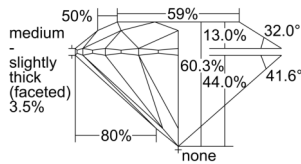

GIA®

FACSIMILE

GIA NATURAL DIAMOND DOSSIER®

September 30, 2024
GIA Report Number 7501536357
Shape and Cutting Style ..... Round Brilliant
Measurements ..... 5.21 - 5.23 x 3.15 mm

GRADING RESULTS

Carat Weight ..... 0.52 carat
Color Grade I
Clarity Grade VS1
Cut Grade ..... Excellent

ADDITIONAL GRADING INFORMATION

Polish ..... Excellent
Symmetry ..... Excellent
Fluorescence ..... None
Clarity Characteristics..... Needle, Pinpoint
Inscription(s): GIA 7501536357

GIA REPORT 7501536357

Verify this report at GIA.edu

PROPORTIONS

Profile to actual proportions

GRADING SCALES

GIA COLOR SCALE	GIA CLARITY SCALE	GIA CUT SCALE
COLOREDLESS	FLAWLESS	EXCELLENT
D	INTERNALLY FLAWLESS	
E	VVS₁	VERY GOOD
F		
G	VS₁	GOOD
H		
I	SI₁	FAIR
J		
K	I₁	POOR
L		
M	I₂	
N		
O	I₃	
P		
Q		
R		
S		
T		
U		
V		
W		
X		
Y		
Z