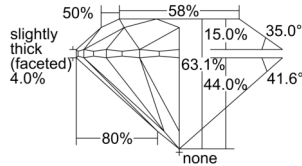

GIA®

FACSIMILE

GIA REPORT

7501539185

Verify this report at GIA.edu

GIA NATURAL DIAMOND DOSSIER®

October 01, 2024
GIA Report Number 7501539185
Shape and Cutting Style ..... Round Brilliant
Measurements ..... 5.76 - 5.80 x 3.64 mm

GRADING RESULTS

Carat Weight ..... 0.75 carat
Color Grade I
Clarity Grade VVS1
Cut Grade ..... Excellent

ADDITIONAL GRADING INFORMATION

Polish ..... Excellent
Symmetry ..... Excellent
Fluorescence ..... None
Clarity Characteristics..... Cloud, Pinpoint, Cavity, Feather
Inscription(s): GIA 7501539185

PROPORTIONS

Profile to actual proportions

GRADING SCALES

GIA COLOR SCALE

COLOREDNESS	D
	E
	F
	G
	H
	I
	J
NEAR COLORLESS	K
	L
Faint	M
	N
	O
	P
Very Light	Q
	R
	S
	T
	U
	V
Light	W
	X
	Y
	Z

GIA CLARITY SCALE

FLAWLESS	FLAWLESS	
		EXCELLENT
INTERNALLY FLAWLESS	VVS₁	
		VERY GOOD
VVS₂	VS₁	
		GOOD
VS₂	SI₁	
		SI₂
FAIR		
	POOR	
I₁		
I₂		
I₃		

GIA CUT SCALE

EXCELLENT
VERY GOOD
GOOD
FAIR
POOR