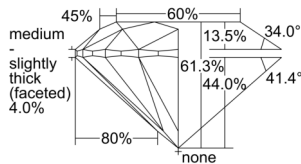

GIA®

FACSIMILE

GIA REPORT 7501539996

Verify this report at GIA.edu

GIA NATURAL DIAMOND DOSSIER®

October 01, 2024
GIA Report Number 7501539996
Shape and Cutting Style ..... Round Brilliant
Measurements ..... 3.65 - 3.67 x 2.25 mm

GRADING RESULTS

Carat Weight ..... 0.18 carat
Color Grade ..... F
Clarity Grade S11
Cut Grade ..... Excellent

ADDITIONAL GRADING INFORMATION

Polish ..... Excellent
Symmetry ..... Excellent
Fluorescence ..... None
Clarity Characteristics..... Cloud, Crystal, Feather
Inscription(s): GIA 7501539996

PROPORTIONS

Profile to actual proportions

GRADING SCALES

GIA COLOR SCALE	GIA CLARITY SCALE	GIA CUT SCALE	
D	FLAWLESS	EXCELLENT	
E	INTERNALLY FLAWLESS		
F		VVS₁	VERY GOOD
G	VVS₂		
H	VS₁	GOOD	
I	VS₂		
J	S1₁	FAIR	
K	S1₂		
L	I₁	POOR	
M	I₂		
N	I₃		
O			
P			
Q			
R			
S			
T			
U			
V			
W			
X			
Y			
Z