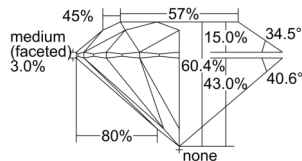

GIA®

FACSIMILE

GIA REPORT

7501541418

Verify this report at GIA.edu

GIA NATURAL DIAMOND DOSSIER®

October 01, 2024
GIA Report Number 7501541418
Shape and Cutting Style ..... Round Brilliant
Measurements ..... 4.05 - 4.08 x 2.45 mm

GRADING RESULTS

Carat Weight ..... 0.24 carat
Color Grade ..... F
Clarity Grade VS2
Cut Grade ..... Excellent

ADDITIONAL GRADING INFORMATION

Polish ..... Excellent
Symmetry ..... Excellent
Fluorescence ..... None
Clarity Characteristics..... Crystal, Cloud, Feather
Inscription(s): GIA 7501541418

PROPORTIONS

Profile to actual proportions

GRADING SCALES

GIA COLOR SCALE

COLORLESS	D
	E
	F
	G
	H
	I
	J
NEAR COLORLESS	K
	L
Faint	M
	N
	O
	P
	Q
	R
	S
	T
	U
	V
	W
	X
	Y
Light	Z

GIA CLARITY SCALE

FLAWLESS	INTERNAL FLAWLESS	
		EXCELLENT
VERY VERY SLIGHTLY INCLUDED	VVS₁	
	VVS₂	
VERY SLIGHTLY INCLUDED	VS₁	
	VS₂	
SLIGHTLY INCLUDED	SI₁	
	SI₂	
INCLUDED	I₁	
	I₂	
	I₃	

GIA CUT SCALE

EXCELLENT
VERY GOOD
GOOD
FAIR
POOR