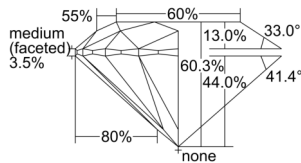

GIA®

FACSIMILE

GIA REPORT 7501542351

Verify this report at GIA.edu

GIA NATURAL DIAMOND DOSSIER®

October 01, 2024
GIA Report Number 7501542351
Shape and Cutting Style ..... Round Brilliant
Measurements ..... 4.96 - 4.98 x 2.99 mm

GRADING RESULTS

Carat Weight ..... 0.44 carat
Color Grade ..... F
Clarity Grade S11
Cut Grade ..... Excellent

ADDITIONAL GRADING INFORMATION

Polish ..... Excellent
Symmetry ..... Excellent
Fluorescence ..... None
Clarity Characteristics ..... Feather, Crystal
Inscription(s): GIA 7501542351

PROPORTIONS

Profile to actual proportions

GRADING SCALES

GIA COLOR SCALE	GIA CLARITY SCALE	GIA CUT SCALE	
D	FLAWLESS	EXCELLENT	
E	INTERNALLY FLAWLESS		
F		VVS₁	VERY GOOD
G	VVS₂		
H	VS₁	GOOD	
I	VS₂		
J	S1₁	FAIR	
K	S1₂		
L	I₁	POOR	
M	I₂		
N	I₃		
O			
P			
Q			
R			
S			
T			
U			
V			
W			
X			
Y			
Z