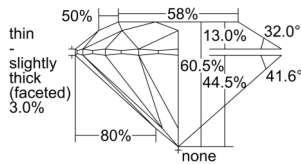

GIA®

FACSIMILE

GIA REPORT 7501544047

Verify this report at GIA.edu

GIA NATURAL DIAMOND DOSSIER®

October 01, 2024
GIA Report Number 7501544047
Shape and Cutting Style ..... Round Brilliant
Measurements ..... 5.16 - 5.18 x 3.13 mm

GRADING RESULTS

Carat Weight ..... 0.50 carat
Color Grade ..... J
Clarity Grade S11
Cut Grade ..... Excellent

ADDITIONAL GRADING INFORMATION

Polish ..... Excellent
Symmetry ..... Excellent
Fluorescence ..... None
Clarity Characteristics ..... Feather, Crystal
Inscription(s): GIA 7501544047

PROPORTIONS

GRADING SCALES

GIA COLOR SCALE	GIA CLARITY SCALE	GIA CUT SCALE	
D	FLAWLESS	EXCELLENT	
E	INTERNALLY FLAWLESS		
F		VVS₁	VERY GOOD
G	VVS₂		
H	VS₁	GOOD	
I	VS₂		
J	S1₁	FAIR	
K	S1₂		
L	I₁	POOR	
M	I₂		
N	I₃		
O			
P			
Q			
R			
S			
T			
U			
V			
W			
X			
Y			
Z