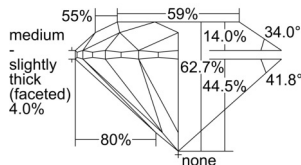

GIA®

FACSIMILE

GIA REPORT 7501544441

Verify this report at GIA.edu

GIA NATURAL DIAMOND DOSSIER®

October 01, 2024
GIA Report Number 7501544441
Shape and Cutting Style ..... Round Brilliant
Measurements ..... 4.31 - 4.33 x 2.71 mm

GRADING RESULTS

Carat Weight ..... 0.31 carat
Color Grade ..... E
Clarity Grade S11
Cut Grade ..... Excellent

ADDITIONAL GRADING INFORMATION

Polish ..... Excellent
Symmetry ..... Excellent
Fluorescence ..... None
Clarity Characteristics ..... Feather
Inscription(s): GIA 7501544441

PROPORTIONS

Profile to actual proportions

GRADING SCALES

GIA COLOR SCALE	GIA CLARITY SCALE	GIA CUT SCALE	
D	FLAWLESS	EXCELLENT	
E	INTERNALLY FLAWLESS		
F		VVS₁	VERY GOOD
G	VVS₂		
H	VS₁	GOOD	
I	VS₂		
J	S1₁	FAIR	
K	S1₂		
L	I₁	POOR	
M	I₂		
N	I₃		
O			
P			
Q			
R			
S			
T			
U			
V			
W			
X			
Y			
Z