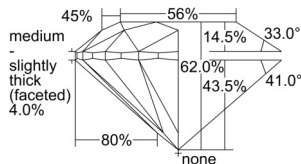

GIA®

FACSIMILE

GIA REPORT 7501544959

Verify this report at GIA.edu

GIA NATURAL DIAMOND DOSSIER®

October 01, 2024
GIA Report Number 7501544959
Shape and Cutting Style ..... Round Brilliant
Measurements ..... 6.14 - 6.17 x 3.81 mm

GRADING RESULTS

Carat Weight ..... 0.88 carat
Color Grade ..... G
Clarity Grade VS2
Cut Grade ..... Excellent

ADDITIONAL GRADING INFORMATION

Polish ..... Excellent
Symmetry ..... Excellent
Fluorescence ..... None
Clarity Characteristics..... Crystal, Cloud, Needle
Inscription(s): GIA 7501544959

PROPORTIONS

Profile to actual proportions

GRADING SCALES

GIA COLOR SCALE	GIA CLARITY SCALE	GIA CUT SCALE	
D	FLAWLESS	EXCELLENT	
E	INTERNALLY FLAWLESS		
F		VVS₁	VERY GOOD
G	VVS₂		
H	VS₁	GOOD	
I	VS₂		
J	SI₁	FAIR	
K	SI₂		
L	I₁	POOR	
M			
N			
O	I₂		
P			
Q	I₃		
R			
S			
T			
U			
V			
W			
X			
Y			
Z