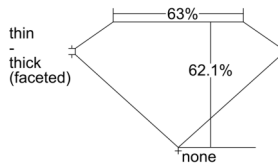

GIA®

FACSIMILE

GIA REPORT 7501552534

Verify this report at GIA.edu

GIA NATURAL DIAMOND DOSSIER®

October 03, 2024
GIA Report Number 7501552534
Shape and Cutting Style ..... Oval Brilliant
Measurements ..... 7.56 x 4.88 x 3.04 mm

GRADING RESULTS

Carat Weight ..... 0.71 carat
Color Grade ..... G
Clarity Grade VVS1

ADDITIONAL GRADING INFORMATION

Polish ..... Excellent
Symmetry ..... Excellent
Fluorescence ..... None
Clarity Characteristics..... Pinpoint, Internal Graining
Inscription(s): GIA 7501552534

PROPORTIONS

Profile not to actual proportions

GRADING SCALES

GIA COLOR SCALE		GIA CLARITY SCALE			
COLORLESS	D	VERY VERY SLIGHTLY INCLUDED	FLAWLESS		
	E		INTERNALLY FLAWLESS		
	F		VVS₁		
	NEAR COLORLESS	G	VVS₂		
		H	VERY SLIGHTLY INCLUDED	VS₁	
		I		VS₂	
		FAINT	J	SLIGHTLY INCLUDED	SI₁
	K		SI₂		
	L		INCLUDED		I₁
	M			I₂	
N	I₃				
LIGHT	O				
	P				
	Q				
	R				
	S				
	T				
	U				
V					
W					
X					
Y					
Z