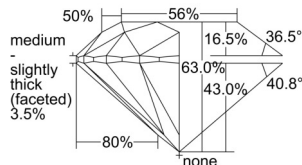

GIA®

FACSIMILE

GIA REPORT 7501553700

Verify this report at GIA.edu

GIA NATURAL DIAMOND DOSSIER®

October 03, 2024
GIA Report Number 7501553700
Shape and Cutting Style ..... Round Brilliant
Measurements ..... 5.88 - 5.92 x 3.72 mm

GRADING RESULTS

Carat Weight ..... 0.80 carat
Color Grade ..... E
Clarity Grade VS1
Cut Grade ..... Excellent

ADDITIONAL GRADING INFORMATION

Polish ..... Excellent
Symmetry ..... Excellent
Fluorescence ..... Faint
Clarity Characteristics..... Crystal, Feather, Needle, Indented
Natural

Inscription(s): GIA 7501553700

PROPORTIONS

Profile to actual proportions

GRADING SCALES

GIA COLOR SCALE	GIA CLARITY SCALE	GIA CUT SCALE	
D	FLAWLESS	EXCELLENT	
E	INTERNALLY FLAWLESS		
F		VVS₁	VERY GOOD
G	VVS₂		
H	VS₁	GOOD	
I	VS₂		
J	SI₁	FAIR	
K	SI₂		
L	I₁	POOR	
M			
N			
O	I₂		
P			
Q			
R	I₃		
S			
T			
U			
V			
W			
X			
Y			
Z