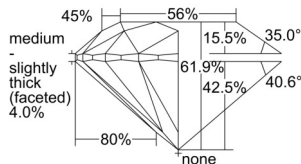

GIA®

FACSIMILE

GIA REPORT 7501554814

Verify this report at GIA.edu

GIA NATURAL DIAMOND DOSSIER®

October 03, 2024
GIA Report Number 7501554814
Shape and Cutting Style ..... Round Brilliant
Measurements ..... 4.27 - 4.29 x 2.65 mm

GRADING RESULTS

Carat Weight ..... 0.30 carat
Color Grade ..... E
Clarity Grade S11
Cut Grade ..... Excellent

ADDITIONAL GRADING INFORMATION

Polish ..... Excellent
Symmetry ..... Excellent
Fluorescence ..... None
Clarity Characteristics ..... Feather, Cloud, Crystal
Inscription(s): GIA 7501554814

PROPORTIONS

Profile to actual proportions

GRADING SCALES

GIA COLOR SCALE	GIA CLARITY SCALE	GIA CUT SCALE	
D	FLAWLESS	EXCELLENT	
E	INTERNALLY FLAWLESS		
F		VVS₁	VERY GOOD
G	VVS₂		
H	VS₁	GOOD	
I	VS₂		
J	S1₁	FAIR	
K	S1₂		
L	I₁	POOR	
M	I₂		
N	I₃		
O			
P			
Q			
R			
S			
T			
U			
V			
W			
X			
Y			
Z