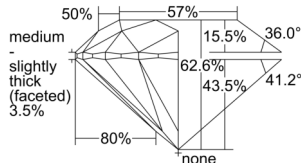

GIA®

FACSIMILE

GIA REPORT 7501556961

Verify this report at GIA.edu

GIA NATURAL DIAMOND DOSSIER®

October 03, 2024
GIA Report Number 7501556961
Shape and Cutting Style ..... Round Brilliant
Measurements ..... 5.09 - 5.11 x 3.19 mm

GRADING RESULTS

Carat Weight ..... 0.51 carat
Color Grade ..... F
Clarity Grade VS1
Cut Grade ..... Excellent

ADDITIONAL GRADING INFORMATION

Polish ..... Excellent
Symmetry ..... Excellent
Fluorescence ..... None
Clarity Characteristics ..... Crystal
Inscription(s): GIA 7501556961

PROPORTIONS

Profile to actual proportions

GRADING SCALES

GIA COLOR SCALE

COLOREDNESS	D
	E
	F
	G
	H
	I
	J
NEAR COLORLESS	K
	L
FAIN	M
	N
	O
	P
VERY LIGHT	Q
	R
	S
	T
	U
	V
LIGHT	W
	X
	Y
	Z

GIA CLARITY SCALE

VERY VERY SLIGHTLY INCLUDED	FLAWLESS
	INTERNALLY FLAWLESS
VERY SLIGHTLY INCLUDED	VVS₁
	VVS₂
SLIGHTLY INCLUDED	VS₁
	VS₂
INCLUDED	SI₁
	SI₂
INCLUDED	I₁
	I₂
	I₃

GIA CUT SCALE

EXCELLENT
VERY GOOD
GOOD
FAIR
POOR