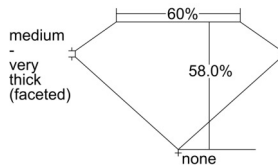

GIA®

FACSIMILE

GIA REPORT 7501558839

Verify this report at GIA.edu

GIA NATURAL DIAMOND DOSSIER®

October 03, 2024
GIA Report Number 7501558839
Shape and Cutting Style ..... Heart Brilliant
Measurements ..... 5.35 x 6.25 x 3.62 mm

GRADING RESULTS

Carat Weight ..... 0.70 carat
Color Grade ..... H
Clarity Grade VVS1

ADDITIONAL GRADING INFORMATION

Polish ..... Excellent
Symmetry ..... Excellent
Fluorescence ..... None
Clarity Characteristics ..... Pinpoint
Inscription(s): GIA 7501558839

PROPORTIONS

Profile not to actual proportions

GRADING SCALES

GIA COLOR SCALE		GIA CLARITY SCALE			
COLORLESS	D	VERY VERY SLIGHTLY INCLUDED	FLAWLESS		
	E		INTERNALLY FLAWLESS		
	F	VERY SLIGHTLY INCLUDED	VVS₁		
	G		VVS₂		
	H		VS₁		
	NEAR COLORLESS	I	SLIGHTLY INCLUDED	VS₂	
		J		SI₁	
		FAINT	K	INCLUDED	SI₂
			L		I₁
			M		I₂
VERY LIGHT			N	INCLUDED	I₃
			O		
			P		
	Q				
LIGHT	R				
	S				
	T				
	U				
	V				
	Z