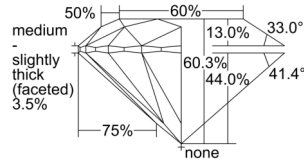

GIA®

FACSIMILE

GIA NATURAL DIAMOND DOSSIER®

October 03, 2024
GIA Report Number 7501560876
Shape and Cutting Style ..... Round Brilliant
Measurements ..... 5.23 - 5.25 x 3.16 mm

GRADING RESULTS

Carat Weight ..... 0.53 carat
Color Grade ..... E
Clarity Grade VS1
Cut Grade ..... Excellent

ADDITIONAL GRADING INFORMATION

Polish ..... Excellent
Symmetry ..... Excellent
Fluorescence ..... None
Clarity Characteristics..... Crystal, Cloud, Needle, Pinpoint
Inspection(s): GIA 7501560876

GIA REPORT 7501560876

Verify this report at GIA.edu

PROPORTIONS

Profile to actual proportions

GRADING SCALES

GIA COLOR SCALE	GIA CLARITY SCALE	GIA CUT SCALE	
D	FLAWLESS	EXCELLENT	
E	INTERNALLY FLAWLESS		
F		VVS₁	VERY GOOD
G	VVS₂		
H	VS₁	GOOD	
I	VS₂		
J	SI₁	FAIR	
K	SI₂		
L	I₁	POOR	
M			
N			
O	I₂		
P			
Q			
R	I₃		
S			
T			
U			
V			
W			
X			
Y			
Z