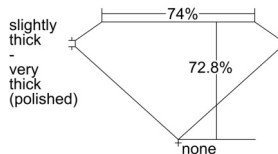

GIA®

FACSIMILE

GIA REPORT 7501565405

Verify this report at GIA.edu

GIA NATURAL DIAMOND DOSSIER®

October 04, 2024
GIA Report Number 7501565405
Shape and Cutting Style ..... Square Modified Brilliant
Measurements ..... 4.36 x 4.27 x 3.11 mm

GRADING RESULTS

Carat Weight ..... 0.50 carat
Color Grade ..... G
Clarity Grade VVS2

ADDITIONAL GRADING INFORMATION

Polish ..... Excellent
Symmetry ..... Good
Fluorescence ..... None
Clarity Characteristics ..... Cloud, Indented Natural
Inscription(s): GIA 7501565405

PROPORTIONS

Profile not to actual proportions

GRADING SCALES

GIA COLOR SCALE		GIA CLARITY SCALE			
COLORLESS	D	VERY VERY SLIGHTLY INCLUDED	FLAWLESS		
	E		INTERNALLY FLAWLESS		
	F	VERY SLIGHTLY INCLUDED	VVS₁		
	G		VVS₂		
	H		VS₁		
	NEAR COLORLESS	I	SLIGHTLY INCLUDED	VS₂	
		J		SI₁	
		FAINT	K	INCLUDED	SI₂
			L		I₁
			M		I₂
VERT LIGHT	N	LIGHT	I₃		
	O				
	P				
	Q				
	R