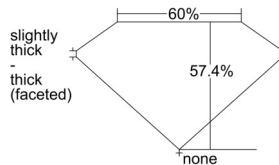

GIA®

FACSIMILE

GIA REPORT 7501568378

Verify this report at GIA.edu

GIA NATURAL DIAMOND DOSSIER®

October 07, 2024
GIA Report Number 7501568378
Shape and Cutting Style ..... Heart Brilliant
Measurements ..... 4.81 x 5.52 x 3.17 mm

GRADING RESULTS

Carat Weight ..... 0.50 carat
Color Grade ..... J
Clarity Grade VVS2

ADDITIONAL GRADING INFORMATION

Polish ..... Excellent
Symmetry ..... Excellent
Fluorescence ..... None
Clarity Characteristics ..... Feather
Inscription(s): GIA 7501568378

PROPORTIONS

Profile not to actual proportions

GRADING SCALES

GIA COLOR SCALE		GIA CLARITY SCALE			
COLORLESS	D	VERY VERY SLIGHTLY INCLUDED	FLAWLESS		
	E		INTERNALLY FLAWLESS		
	F	VERY SLIGHTLY INCLUDED	VVS₁		
	G		VVS₂		
	H		VS₁		
	NEAR COLORLESS	I	SLIGHTLY INCLUDED	VS₂	
		J		SI₁	
		FAINT	K	INCLUDED	SI₂
			L		I₁
			M		I₂
VERT LIGHT	N	INCLUDED	I₃		
	O				
	P				
	Q				
	R				
LIGHT	S				
	T				
	U				
	V				
	W				
X					
Y					
Z