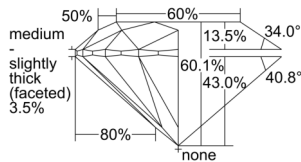

GIA®

FACSIMILE

GIA NATURAL DIAMOND DOSSIER®

October 07, 2024
GIA Report Number 7501568744
Shape and Cutting Style ..... Round Brilliant
Measurements ..... 5.98 - 6.03 x 3.61 mm

GRADING RESULTS

Carat Weight ..... 0.80 carat
Color Grade ..... G
Clarity Grade S11
Cut Grade ..... Excellent

ADDITIONAL GRADING INFORMATION

Polish ..... Excellent
Symmetry ..... Excellent
Fluorescence ..... None
Clarity Characteristics..... Crystal, Cloud, Feather
Inscription(s): GIA 7501568744

GIA REPORT 7501568744

Verify this report at GIA.edu

PROPORTIONS

Profile to actual proportions

GRADING SCALES

GIA COLOR SCALE	GIA CLARITY SCALE	GIA CUT SCALE	
D	FLAWLESS	EXCELLENT	
E	INTERNALLY FLAWLESS		
F		VVS₁	VERY GOOD
G	VVS₂		
H	VS₁	GOOD	
I	VS₂		
J	S1₁	FAIR	
K	S1₂		
L	I₁	POOR	
M	I₂		
N	I₃		
O			
P			
Q			
R			
S			
T			
U			
V			
W			
X			
Y			
Z