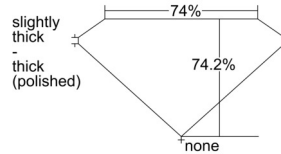

GIA®

FACSIMILE

GIA REPORT 7501570785

Verify this report at GIA.edu

GIA NATURAL DIAMOND DOSSIER®

October 03, 2024
GIA Report Number 7501570785
Shape and Cutting Style ..... Square Modified Brilliant
Measurements ..... 4.80 x 4.71 x 3.50 mm

GRADING RESULTS

Carat Weight ..... 0.71 carat
Color Grade I
Clarity Grade VS1

ADDITIONAL GRADING INFORMATION

Polish ..... Excellent
Symmetry ..... Excellent
Fluorescence ..... None
Clarity Characteristics..... Crystal, Pinpoint
Inscription(s): GIA 7501570785

PROPORTIONS

Profile not to actual proportions

GRADING SCALES

GIA COLOR SCALE		GIA CLARITY SCALE	
COLORLESS	D	VERY VERY SLIGHTLY INCLUDED	FLAWLESS
	E		INTERNALLY FLAWLESS
	F		VVS₁
	G		VVS₂
	H		VS₁
	I		VS₂
	J		SI₁
	K		SI₂
	L		I₁
	M		I₂
NEAR COLORLESS	N	SLIGHTLY INCLUDED	I₃
	O		
	P		
	Q		
FAINT	R		
	S		
	T		
	U		
VERY LIGHT	V		
	W		
	X		
	Y		
LIGHT	Z