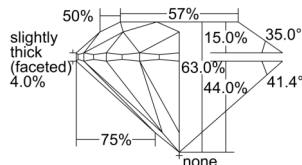

GIA®

FACSIMILE

GIA REPORT 7501576933

Verify this report at GIA.edu

GIA NATURAL DIAMOND DOSSIER®

October 07, 2024
GIA Report Number 7501576933
Shape and Cutting Style ..... Round Brilliant
Measurements ..... 5.36 - 5.38 x 3.38 mm

GRADING RESULTS

Carat Weight ..... 0.60 carat
Color Grade ..... K
Clarity Grade VS1
Cut Grade ..... Very Good

ADDITIONAL GRADING INFORMATION

Polish ..... Excellent
Symmetry ..... Excellent
Fluorescence ..... None
Clarity Characteristics..... Cloud, Needle, Pinpoint
Inscription(s): GIA 7501576933

PROPORTIONS

Profile to actual proportions

GRADING SCALES

GIA COLOR SCALE

COLORLESS	D
	E
	F
	G
	H
	I
	J
NEAR COLORLESS	K
	L
FAIN	M
	N
	O
	P
VERY LIGHT	Q
	R
	S
	T
	U
	V
	W
	X
	Y
LIGHT	Z

GIA CLARITY SCALE

FLAWLESS	VERY VERY SLIGHTLY INCLUDED	VVS₁	
			VVS₂
INTERNALLY FLAWLESS	VERY SLIGHTLY INCLUDED	VS₁	
		VS₂	
SLIGHTLY INCLUDED	SLIGHTLY INCLUDED	SI₁	
		SI₂	
INCLUDED	INCLUDED	I₁	
		I₂	
		I₃	

GIA CUT SCALE

EXCELLENT
VERY GOOD
GOOD
FAIR
POOR