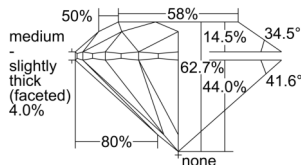

GIA®

FACSIMILE

GIA NATURAL DIAMOND DOSSIER®

October 07, 2024
GIA Report Number 7501581156
Shape and Cutting Style ..... Round Brilliant
Measurements ..... 4.25 - 4.28 x 2.68 mm

GRADING RESULTS

Carat Weight ..... 0.30 carat
Color Grade ..... F
Clarity Grade S11
Cut Grade ..... Excellent

ADDITIONAL GRADING INFORMATION

Polish ..... Excellent
Symmetry ..... Excellent
Fluorescence ..... None
Clarity Characteristics ..... Crystal
Inscription(s): GIA 7501581156

GIA REPORT 7501581156

Verify this report at GIA.edu

PROPORTIONS

Profile to actual proportions

GRADING SCALES

GIA COLOR SCALE	GIA CLARITY SCALE	GIA CUT SCALE	
D	FLAWLESS	EXCELLENT	
E	INTERNALLY FLAWLESS		
F		VVS₁	VERY GOOD
G	VVS₂		
H	VS₁	GOOD	
I	VS₂		
J	S1₁	FAIR	
K	S1₂		
L	I₁	POOR	
M	I₂		
N	I₃		
O			
P			
Q			
R			
S			
T			
U			
V			
W			
X			
Y			
Z