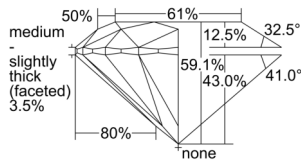

GIA®

FACSIMILE

GIA REPORT 7501582337

Verify this report at GIA.edu

GIA NATURAL DIAMOND DOSSIER®

October 07, 2024
GIA Report Number 7501582337
Shape and Cutting Style ..... Round Brilliant
Measurements ..... 6.27 - 6.31 x 3.72 mm

GRADING RESULTS

Carat Weight ..... 0.90 carat
Color Grade ..... G
Clarity Grade S11
Cut Grade ..... Excellent

ADDITIONAL GRADING INFORMATION

Polish ..... Excellent
Symmetry ..... Excellent
Fluorescence ..... None
Clarity Characteristics ..... Feather
Inscription(s): GIA 7501582337

PROPORTIONS

Profile to actual proportions

GRADING SCALES

GIA COLOR SCALE	GIA CLARITY SCALE	GIA CUT SCALE
COLOREDNESS	FLAWLESS	EXCELLENT
D	INTERNALLY FLAWLESS	
E	VVS₁	VERY GOOD
F		
G	VS₁	GOOD
H		
I	SI₁	FAIR
J		
K	I₁	POOR
L		
M	I₂	
N	I₃	
O		
P		
Q		
R		
S		
T		
U		
V		
W		
X		
Y		
Z