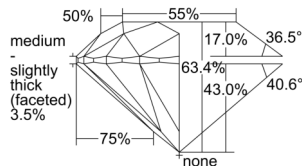

GIA®

FACSIMILE

GIA REPORT 7501584735

Verify this report at GIA.edu

GIA NATURAL DIAMOND DOSSIER®

October 08, 2024
GIA Report Number 7501584735
Shape and Cutting Style ..... Round Brilliant
Measurements ..... 5.60 - 5.67 x 3.57 mm

GRADING RESULTS

Carat Weight ..... 0.70 carat
Color Grade ..... E
Clarity Grade VS1
Cut Grade ..... Excellent

ADDITIONAL GRADING INFORMATION

Polish ..... Excellent
Symmetry ..... Very Good
Fluorescence ..... None
Clarity Characteristics....Cloud, Indented Natural, Cavity, Pinpoint
Inscription(s): GIA 7501584735

PROPORTIONS

Profile to actual proportions

GRADING SCALES

GIA COLOR SCALE	GIA CLARITY SCALE	GIA CUT SCALE
D	FLAWLESS	EXCELLENT
E	INTERNALLY FLAWLESS	
F	VVS₁	VERY GOOD
G		
H	VS₁	GOOD
I		
J	VS₂	FAIR
K		
L	SI₁	POOR
M		
N	I₁	
O		
P	I₂	
Q		
R	I₃	
S		
T		
U		
V		
W		
X		
Y		
Z