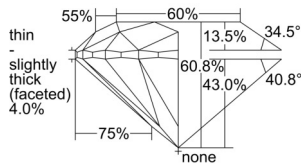

GIA®

FACSIMILE

GIA REPORT 7501585272

Verify this report at GIA.edu

GIA NATURAL DIAMOND DOSSIER®

October 08, 2024
GIA Report Number 7501585272
Shape and Cutting Style ..... Round Brilliant
Measurements ..... 4.70 - 4.72 x 2.87 mm

GRADING RESULTS

Carat Weight ..... 0.40 carat
Color Grade ..... G
Clarity Grade VS2
Cut Grade ..... Excellent

ADDITIONAL GRADING INFORMATION

Polish ..... Excellent
Symmetry ..... Excellent
Fluorescence ..... None
Clarity Characteristics..... Crystal, Cloud, Indented Natural
Inscription(s): GIA 7501585272

PROPORTIONS

GRADING SCALES

GIA COLOR SCALE	GIA CLARITY SCALE	GIA CUT SCALE
COLORESS	FLAWLESS	EXCELLENT
D	INTERNALLY FLAWLESS	
E	VVS₁	VERY GOOD
F		
G	VS₁	GOOD
H		
I	SI₁	FAIR
J		
K	I₁	POOR
L		
M	I₂	
N		
O	I₃	
P		
Q		
R		
S		
T		
U		
V		
W		
X		
Y		
Z