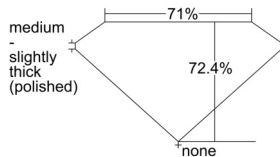

GIA®

FACSIMILE

GIA REPORT 7501585800

Verify this report at GIA.edu

GIA NATURAL DIAMOND DOSSIER®

October 07, 2024
GIA Report Number 7501585800
Shape and Cutting Style ..... Square Modified Brilliant
Measurements ..... 4.90 x 4.88 x 3.53 mm

GRADING RESULTS

Carat Weight ..... 0.70 carat
Color Grade ..... E
Clarity Grade VVS1

ADDITIONAL GRADING INFORMATION

Polish ..... Excellent
Symmetry ..... Very Good
Fluorescence ..... None
Clarity Characteristics..... Pinpoint, Internal Graining, Feather
Inscription(s): GIA 7501585800

PROPORTIONS

Profile not to actual proportions

GRADING SCALES

GIA COLOR SCALE		GIA CLARITY SCALE			
COLORLESS	D	VERY VERY SLIGHTLY INCLUDED	FLAWLESS		
	E		INTERNALLY FLAWLESS		
	F		VVS₁		
	NEAR COLORLESS	G	VERY SLIGHTLY INCLUDED	VVS₂	
		H		VS₁	
		FAINT	I	SLIGHTLY INCLUDED	VS₂
			J		SI₁
			K		SI₂
	LIGHT	L	INCLUDED	I₁	
		M		I₂	
N		I₃			
O					
P					
Q					
R