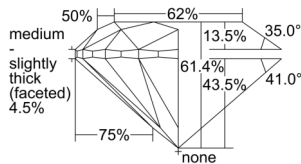

GIA®

FACSIMILE

GIA REPORT 7501586946

Verify this report at GIA.edu

GIA NATURAL DIAMOND DOSSIER®

October 08, 2024
GIA Report Number 7501586946
Shape and Cutting Style ..... Round Brilliant
Measurements ..... 5.04 - 5.08 x 3.11 mm

GRADING RESULTS

Carat Weight ..... 0.50 carat
Color Grade ..... G
Clarity Grade S11
Cut Grade ..... Excellent

ADDITIONAL GRADING INFORMATION

Polish ..... Excellent
Symmetry ..... Excellent
Fluorescence ..... None
Clarity Characteristics ..... Crystal
Inscription(s): GIA 7501586946

PROPORTIONS

Profile to actual proportions

GRADING SCALES

GIA COLOR SCALE	GIA CLARITY SCALE	GIA CUT SCALE	
D	FLAWLESS	EXCELLENT	
E	INTERNALLY FLAWLESS		
F		VVS₁	VERY GOOD
G	VVS₂		
H	VS₁	GOOD	
I	VS₂		
J	S1₁	FAIR	
K	S1₂		
L	I₁	POOR	
M	I₂		
N	I₃		
O			
P			
Q			
R			
S			
T			
U			
V			
W			
X			
Y			
Z