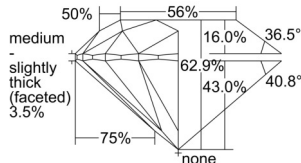

GIA®

FACSIMILE

GIA REPORT 7501587014

Verify this report at GIA.edu

GIA NATURAL DIAMOND DOSSIER®

October 08, 2024
GIA Report Number 7501587014
Shape and Cutting Style ..... Round Brilliant
Measurements ..... 4.72 - 4.76 x 2.98 mm

GRADING RESULTS

Carat Weight ..... 0.41 carat
Color Grade ..... D
Clarity Grade VS1
Cut Grade ..... Excellent

ADDITIONAL GRADING INFORMATION

Polish ..... Excellent
Symmetry ..... Excellent
Fluorescence ..... None
Clarity Characteristics..... Crystal, Needle, Pinpoint
Inscription(s): GIA 7501587014

PROPORTIONS

Profile to actual proportions

GRADING SCALES

GIA COLOR SCALE	GIA CLARITY SCALE	GIA CUT SCALE	
D	FLAWLESS	EXCELLENT	
E	INTERNALLY FLAWLESS		
F		VVS₁	VERY GOOD
G	VVS₂		
H	VS₁	GOOD	
I	VS₂		
J	SI₁	FAIR	
K	SI₂		
L	I₁	POOR	
M	I₂		
N	I₃		
O