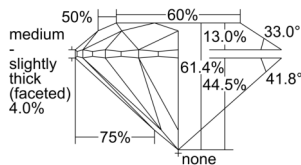

GIA®

FACSIMILE

GIA REPORT 7501589341

Verify this report at GIA.edu

GIA NATURAL DIAMOND DOSSIER®

October 08, 2024
GIA Report Number 7501589341
Shape and Cutting Style ..... Round Brilliant
Measurements ..... 4.42 - 4.44 x 2.72 mm

GRADING RESULTS

Carat Weight ..... 0.32 carat
Color Grade ..... F
Clarity Grade VS2
Cut Grade ..... Excellent

ADDITIONAL GRADING INFORMATION

Polish ..... Excellent
Symmetry ..... Excellent
Fluorescence ..... None
Clarity Characteristics..... Cloud, Crystal, Feather
Inscription(s): GIA 7501589341

PROPORTIONS

Profile to actual proportions

GRADING SCALES

GIA COLOR SCALE	GIA CLARITY SCALE	GIA CUT SCALE	
D	FLAWLESS	EXCELLENT	
E	INTERNALLY FLAWLESS		
F		VVS₁	VERY GOOD
G	VVS₂		
H	VS₁	GOOD	
I	VS₂		
J	SI₁	FAIR	
K	SI₂		
L	I₁	POOR	
M	I₂		
N	I₃		
O			
P			
Q			
R			
S			
T			
U			
V			
W			
X			
Y			
Z