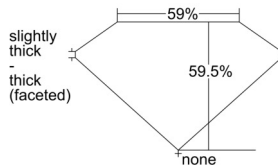

GIA®

FACSIMILE

GIA REPORT 7501589791

Verify this report at GIA.edu

GIA NATURAL DIAMOND DOSSIER®

October 08, 2024
GIA Report Number 7501589791
Shape and Cutting Style ..... Heart Brilliant
Measurements ..... 5.38 x 6.30 x 3.75 mm

GRADING RESULTS

Carat Weight ..... 0.76 carat
Color Grade ..... E
Clarity Grade VS1

ADDITIONAL GRADING INFORMATION

Polish ..... Excellent
Symmetry ..... Excellent
Fluorescence ..... None
Clarity Characteristics..... Needle, Feather, Pinpoint
Inscription(s): GIA 7501589791

PROPORTIONS

Profile not to actual proportions

GRADING SCALES

GIA COLOR SCALE		GIA CLARITY SCALE				
NEAR COLORLESS	D	VERY VERY SLIGHTLY INCLUDED	FLAWLESS			
	E		INTERNALLY FLAWLESS			
	F	VERY SLIGHTLY INCLUDED	VS₁			
	G		VS₂			
	H		VS₁			
	FAINT	I	SLIGHTLY INCLUDED	VS₂		
		J		SI₁		
		K		SI₂		
		VERY LIGHT		L	INCLUDED	I₁
				M		I₂
LIGHT	N	INCLUDED	I₃			
	O					
	P					
	Q					
	R