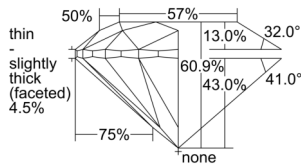

GIA®

FACSIMILE

GIA REPORT 7501594079

Verify this report at GIA.edu

GIA NATURAL DIAMOND DOSSIER®

October 09, 2024
GIA Report Number 7501594079
Shape and Cutting Style ..... Round Brilliant
Measurements ..... 4.30 - 4.32 x 2.62 mm

GRADING RESULTS

Carat Weight ..... 0.30 carat
Color Grade ..... F
Clarity Grade VS1
Cut Grade ..... Excellent

ADDITIONAL GRADING INFORMATION

Polish ..... Excellent
Symmetry ..... Excellent
Fluorescence ..... None
Clarity Characteristics.... Crystal, Cloud, Needle, Indented Natural
Inscription(s): GIA 7501594079

PROPORTIONS

GRADING SCALES

GIA COLOR SCALE

COLOURESS	D
	E
	F
	G
	H
	I
	J
NEAR COLOURESS	K
	L
Faint	M
	N
	O
	P
	Q
	R
	S
	T
	U
	V
	W
	X
	Y
Light	Z

GIA CLARITY SCALE

VERY VERY SLIGHTLY INCLUDED	FLAWLESS
	INTERNALLY FLAWLESS
VERY SLIGHTLY INCLUDED	VVS₁
	VVS₂
SLIGHTLY INCLUDED	VS₁
	VS₂
INCLUDED	SI₁
	SI₂
	I₁
	I₂
	I₃

GIA CUT SCALE

EXCELLENT
VERY GOOD
GOOD
FAIR
POOR