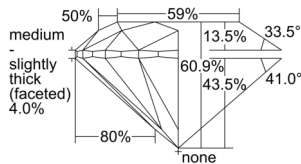

GIA®

FACSIMILE

GIA REPORT 7501594246

Verify this report at GIA.edu

GIA NATURAL DIAMOND DOSSIER®

October 09, 2024
GIA Report Number 7501594246
Shape and Cutting Style ..... Round Brilliant
Measurements ..... 4.48 - 4.51 x 2.74 mm

GRADING RESULTS

Carat Weight ..... 0.34 carat
Color Grade ..... K
Clarity Grade VVS2
Cut Grade ..... Excellent

ADDITIONAL GRADING INFORMATION

Polish ..... Excellent
Symmetry ..... Excellent
Fluorescence ..... None
Clarity Characteristics ..... Pinpoint
Inscription(s): GIA 7501594246

PROPORTIONS

Profile to actual proportions

GRADING SCALES

GIA COLOR SCALE	GIA CLARITY SCALE	GIA CUT SCALE	
D	FLAWLESS	EXCELLENT	
E	INTERNALLY FLAWLESS		
F		VVS₁	VERY GOOD
G	VVS₂		
H	VS₁	GOOD	
I	VS₂		
J	SI₁	FAIR	
K	SI₂		
L	I₁	POOR	
M	I₂		
N	I₃		
O			
P			
Q			
R			
S			
T			
U			
V			
W			
X			
Y			
Z