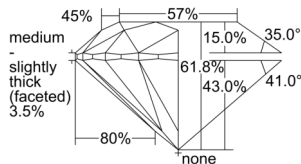

GIA®

FACSIMILE

GIA REPORT 7501594544

Verify this report at GIA.edu

GIA NATURAL DIAMOND DOSSIER®

October 08, 2024
GIA Report Number 7501594544
Shape and Cutting Style ..... Round Brilliant
Measurements ..... 4.42 - 4.44 x 2.74 mm

GRADING RESULTS

Carat Weight ..... 0.33 carat
Color Grade ..... G
Clarity Grade VS1
Cut Grade ..... Excellent

ADDITIONAL GRADING INFORMATION

Polish ..... Excellent
Symmetry ..... Excellent
Fluorescence ..... None
Clarity Characteristics ..... Cloud, Feather, Pinpoint
Inscription(s): GIA 7501594544

PROPORTIONS

Profile to actual proportions

GRADING SCALES

GIA COLOR SCALE	GIA CLARITY SCALE	GIA CUT SCALE	
D	FLAWLESS	EXCELLENT	
E	INTERNALLY FLAWLESS		
F		VVS₁	VERY GOOD
G	VVS₂		
H	VS₁	GOOD	
I	VS₂		
J	SI₁	FAIR	
K	SI₂		
L	I₁	POOR	
M	I₂		
N	I₃		
O			
P			
Q			
R			
S			
T			
U			
V			
W			
X			
Y			
Z