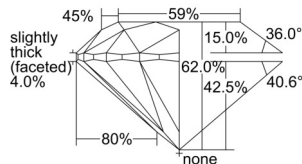

GIA®

FACSIMILE

GIA REPORT 7501597053

Verify this report at GIA.edu

GIA NATURAL DIAMOND DOSSIER®

October 09, 2024
GIA Report Number 7501597053
Shape and Cutting Style ..... Round Brilliant
Measurements ..... 4.68 - 4.71 x 2.91 mm

GRADING RESULTS

Carat Weight ..... 0.40 carat
Color Grade ..... F
Clarity Grade VS1
Cut Grade ..... Excellent

ADDITIONAL GRADING INFORMATION

Polish ..... Excellent
Symmetry ..... Excellent
Fluorescence ..... Faint
Clarity Characteristics ..... Cloud
Inscription(s): GIA 7501597053

PROPORTIONS

Profile to actual proportions

GRADING SCALES

GIA COLOR SCALE	GIA CLARITY SCALE	GIA CUT SCALE	
D	FLAWLESS	EXCELLENT	
E	INTERNALLY FLAWLESS		
F		VVS₁	VERY GOOD
G	VVS₂		
H	VS₁	GOOD	
I	VS₂		
J	SI₁	FAIR	
K	SI₂		
L	I₁	POOR	
M	I₂		
N	I₃		
O			
P			
Q			
R			
S			
T			
U			
V			
W			
X			
Y			
Z