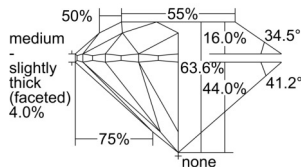

GIA®

FACSIMILE

GIA REPORT 7501597936

Verify this report at GIA.edu

GIA NATURAL DIAMOND DOSSIER®

October 08, 2024
GIA Report Number 7501597936
Shape and Cutting Style ..... Round Brilliant
Measurements ..... 5.31 - 5.36 x 3.39 mm

GRADING RESULTS

Carat Weight ..... 0.60 carat
Color Grade ..... H
Clarity Grade VS1
Cut Grade ..... Excellent

ADDITIONAL GRADING INFORMATION

Polish ..... Excellent
Symmetry ..... Excellent
Fluorescence ..... Medium Blue
Clarity Characteristics.....Crystal, Indented Natural, Pinpoint
Inscription(s): GIA 7501597936

PROPORTIONS

Profile to actual proportions

GRADING SCALES

GIA COLOR SCALE	GIA CLARITY SCALE	GIA CUT SCALE	
D	FLAWLESS	EXCELLENT	
E	INTERNALLY FLAWLESS		
F		VVS₁	VERY GOOD
G	VVS₂		
H	VS₁	GOOD	
I	VS₂		
J	SI₁	FAIR	
K	SI₂		
L	I₁	POOR	
M			
N			
O	I₂		
P			
Q			
R	I₃		
S			
T			
U			
V			
W			
X			
Y			
Z