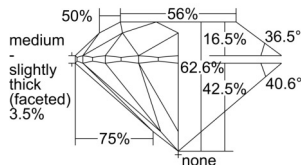

GIA®

FACSIMILE

GIA REPORT 7501598370

Verify this report at GIA.edu

GIA NATURAL DIAMOND DOSSIER®

October 08, 2024
GIA Report Number 7501598370
Shape and Cutting Style ..... Round Brilliant
Measurements ..... 5.63 - 5.66 x 3.53 mm

GRADING RESULTS

Carat Weight ..... 0.70 carat
Color Grade ..... H
Clarity Grade S11
Cut Grade ..... Excellent

ADDITIONAL GRADING INFORMATION

Polish ..... Excellent
Symmetry ..... Excellent
Fluorescence ..... Medium Blue
Clarity Characteristics ..... Crystal
Inscription(s): GIA 7501598370

PROPORTIONS

Profile to actual proportions