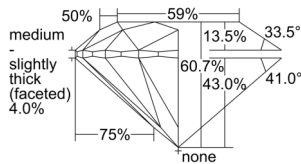

GIA®

FACSIMILE

GIA REPORT 7501599244

Verify this report at GIA.edu

GIA NATURAL DIAMOND DOSSIER®

October 09, 2024
GIA Report Number 7501599244
Shape and Cutting Style ..... Round Brilliant
Measurements ..... 5.43 - 5.47 x 3.31 mm

GRADING RESULTS

Carat Weight ..... 0.61 carat
Color Grade ..... G
Clarity Grade VVS2
Cut Grade ..... Excellent

ADDITIONAL GRADING INFORMATION

Polish ..... Excellent
Symmetry ..... Excellent
Fluorescence ..... None
Clarity Characteristics..... Needle, Pinpoint
Inscription(s): GIA 7501599244

PROPORTIONS

Profile to actual proportions

GRADING SCALES

GIA COLOR SCALE	GIA CLARITY SCALE	GIA CUT SCALE	
D	FLAWLESS	EXCELLENT	
E	INTERNALLY FLAWLESS		
F		VVS₁	VERY GOOD
G	VVS₂		
H	VS₁	GOOD	
I	VS₂		
J	SI₁	FAIR	
K	SI₂		
L	I₁	POOR	
M	I₂		
N	I₃		
O			
P			
Q			
R			
S			
T			
U			
V			
W			
X			
Y			
Z