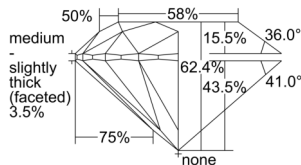

GIA®

FACSIMILE

GIA REPORT 7501605408

Verify this report at GIA.edu

GIA NATURAL DIAMOND DOSSIER®

October 09, 2024
GIA Report Number 7501605408
Shape and Cutting Style ..... Round Brilliant
Measurements ..... 5.07 - 5.11 x 3.18 mm

GRADING RESULTS

Carat Weight ..... 0.51 carat
Color Grade ..... G
Clarity Grade VVS1
Cut Grade ..... Excellent

ADDITIONAL GRADING INFORMATION

Polish ..... Excellent
Symmetry ..... Excellent
Fluorescence ..... Faint
Clarity Characteristics..... Pinpoint, Indented Natural, Feather
Inscription(s): GIA 7501605408

PROPORTIONS

Profile to actual proportions

GRADING SCALES

GIA COLOR SCALE	GIA CLARITY SCALE	GIA CUT SCALE	
D	FLAWLESS	EXCELLENT	
E	INTERNALLY FLAWLESS		
F		VVS₁	VERY GOOD
G	VVS₂		
H	VS₁	GOOD	
I	VS₂		
J	SI₁	FAIR	
K	SI₂		
L	I₁	POOR	
M			
N			
O	I₂		
P			
Q			
R	I₃		
S			
T			
U			
V			
W			
X			
Y			
Z