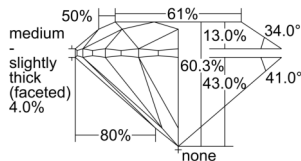

GIA®

FACSIMILE

GIA NATURAL DIAMOND DOSSIER®

October 10, 2024
GIA Report Number 7501621023
Shape and Cutting Style ..... Round Brilliant
Measurements ..... 5.02 - 5.04 x 3.03 mm

GRADING RESULTS

Carat Weight ..... 0.47 carat
Color Grade ..... F
Clarity Grade VS1
Cut Grade ..... Excellent

ADDITIONAL GRADING INFORMATION

Polish ..... Excellent
Symmetry ..... Excellent
Fluorescence ..... None
Clarity Characteristics ..... Needle, Pinpoint
Inscription(s): GIA 7501621023

GIA REPORT 7501621023

Verify this report at GIA.edu

PROPORTIONS

Profile to actual proportions

GRADING SCALES

GIA COLOR SCALE	GIA CLARITY SCALE	GIA CUT SCALE	
D	FLAWLESS	EXCELLENT	
E	INTERNALLY FLAWLESS		
F		VVS₁	VERY GOOD
G	VVS₂		
H	VS₁	GOOD	
I	VS₂		
J	SI₁	FAIR	
K	SI₂		
L	I₁	POOR	
M	I₂		
N	I₃		
O			
P			
Q			
R			
S			
T			
U			
V			
W			
X			
Y			
Z