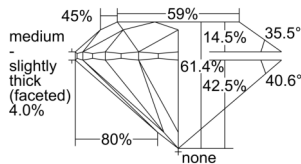

GIA®

FACSIMILE

GIA REPORT 7501622854

Verify this report at GIA.edu

GIA NATURAL DIAMOND DOSSIER®

October 11, 2024
GIA Report Number 7501622854
Shape and Cutting Style ..... Round Brilliant
Measurements ..... 5.10 - 5.12 x 3.14 mm

GRADING RESULTS

Carat Weight ..... 0.51 carat
Color Grade ..... H
Clarity Grade VS1
Cut Grade ..... Excellent

ADDITIONAL GRADING INFORMATION

Polish ..... Excellent
Symmetry ..... Excellent
Fluorescence ..... None
Clarity Characteristics..... Crystal, Needle, Cloud, Pinpoint
Inscription(s): GIA 7501622854

PROPORTIONS

Profile to actual proportions

GRADING SCALES

GIA COLOR SCALE	GIA CLARITY SCALE	GIA CUT SCALE	
D	FLAWLESS	EXCELLENT	
E	INTERNALLY FLAWLESS		
F		VVS₁	VERY GOOD
G	VVS₂		
H	VS₁	GOOD	
I	VS₂		
J	SI₁	FAIR	
K	SI₂		
L	I₁	POOR	
M			
N			
O	I₂		
P			
Q			
R	I₃		
S			
T			
U			
V			
W			
X			
Y			
Z