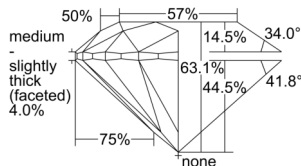

GIA®

FACSIMILE

GIA REPORT 7501627294

Verify this report at GIA.edu

GIA NATURAL DIAMOND DOSSIER®

October 11, 2024
GIA Report Number 7501627294
Shape and Cutting Style ..... Round Brilliant
Measurements ..... 4.27 - 4.29 x 2.70 mm

GRADING RESULTS

Carat Weight ..... 0.30 carat
Color Grade ..... E
Clarity Grade S11
Cut Grade ..... Excellent

ADDITIONAL GRADING INFORMATION

Polish ..... Excellent
Symmetry ..... Excellent
Fluorescence ..... None
Clarity Characteristics ..... Feather, Cloud
Inscription(s): GIA 7501627294

PROPORTIONS

Profile to actual proportions

GRADING SCALES

GIA COLOR SCALE	GIA CLARITY SCALE	GIA CUT SCALE	
D	FLAWLESS	EXCELLENT	
E	INTERNALLY FLAWLESS		
F		VVS₁	VERY GOOD
G	VVS₂		
H	VS₁	GOOD	
I	VS₂		
J	S1₁	FAIR	
K	S1₂		
L	I₁	POOR	
M	I₂		
N	I₃		
O			
P			
Q			
R			
S			
T			
U			
V			
W			
X			
Y			
Z