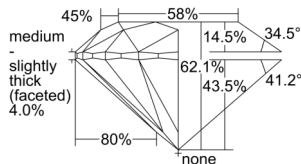

GIA®

FACSIMILE

GIA REPORT 7501628708

Verify this report at GIA.edu

GIA NATURAL DIAMOND DOSSIER®

October 11, 2024
GIA Report Number 7501628708
Shape and Cutting Style ..... Round Brilliant
Measurements ..... 5.08 - 5.09 x 3.16 mm

GRADING RESULTS

Carat Weight ..... 0.50 carat
Color Grade ..... H
Clarity Grade VS1
Cut Grade ..... Excellent

ADDITIONAL GRADING INFORMATION

Polish ..... Excellent
Symmetry ..... Excellent
Fluorescence ..... None
Clarity Characteristics..... Crystal, Cloud, Pinpoint
Inspection(s): GIA 7501628708

PROPORTIONS

Profile to actual proportions

GRADING SCALES

GIA COLOR SCALE	GIA CLARITY SCALE	GIA CUT SCALE
D	FLAWLESS	EXCELLENT
E	FLAWLESS	
F	INTERNALLY FLAWLESS	VERY GOOD
G	FLAWLESS	
H	VVS₁	GOOD
I	VVS₂	
J	VS₁	FAIR
K	VS₂	
L	SI₁	POOR
M	SI₂	
N	I₁	
O	I₂	
P	I₃	
Q		
R		
S		
T		
U		
V		
W		
X		
Y		
Z