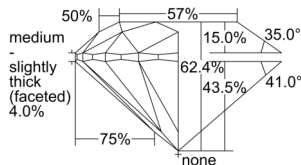

GIA®

FACSIMILE

GIA REPORT

7501641721

Verify this report at GIA.edu

GIA NATURAL DIAMOND DOSSIER®

October 14, 2024
GIA Report Number 7501641721
Shape and Cutting Style ..... Round Brilliant
Measurements ..... 5.73 - 5.75 x 3.59 mm

GRADING RESULTS

Carat Weight ..... 0.73 carat
Color Grade ..... F
Clarity Grade S11
Cut Grade ..... Excellent

ADDITIONAL GRADING INFORMATION

Polish ..... Excellent
Symmetry ..... Excellent
Fluorescence ..... None
Clarity Characteristics ..... Crystal
Inscription(s): GIA 7501641721

PROPORTIONS

Profile to actual proportions

GRADING SCALES

GIA COLOR SCALE

COLOURESS	D
	E
	F
	G
	H
	I
	J
NEAR COLOURESS	K
	L
FAIN	M
	N
	O
	P
	Q
	R
	S
	T
	U
	V
	W
	X
	Y
LIGHT	Z

GIA CLARITY SCALE

FLAWLESS	VERY VERY SLIGHTLY INCLUDED	VVS₁	VVS₂	VS₁	VS₂	S1₁	S1₂	I₁	I₂	I₃	
											INTERNAL FLAWLESS

GIA CUT SCALE

EXCELLENT
VERY GOOD
GOOD
FAIR
POOR