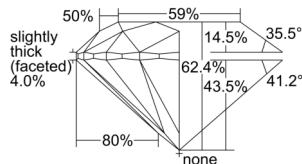

GIA®

FACSIMILE

GIA REPORT 7501647878

Verify this report at GIA.edu

GIA NATURAL DIAMOND DOSSIER®

October 18, 2024
GIA Report Number 7501647878
Shape and Cutting Style ..... Round Brilliant
Measurements ..... 6.13 - 6.16 x 3.83 mm

GRADING RESULTS

Carat Weight ..... 0.90 carat
Color Grade ..... D
Clarity Grade VVS2
Cut Grade ..... Excellent

ADDITIONAL GRADING INFORMATION

Polish ..... Excellent
Symmetry ..... Excellent
Fluorescence ..... None
Clarity Characteristics ..... Pinpoint
Inscription(s): GIA 7501647878

PROPORTIONS

Profile to actual proportions

GRADING SCALES

GIA COLOR SCALE	GIA CLARITY SCALE	GIA CUT SCALE	
D	FLAWLESS	EXCELLENT	
E	INTERNALLY FLAWLESS		
F		VVS₁	VERY GOOD
G	VVS₂		
H	VS₁	GOOD	
I	VS₂		
J	SI₁	FAIR	
K	SI₂		
L	I₁	POOR	
M			
N	I₂		
O			
P	I₃		
Q			
R			
S			
T			
U			
V			
W			
X			
Y			
Z